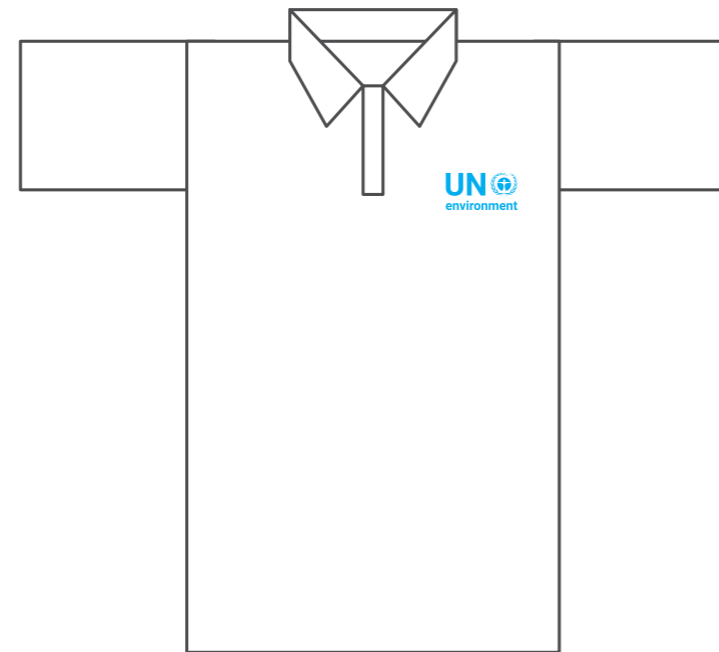

POLO T-SHIRT / CAP

I'm With Nature